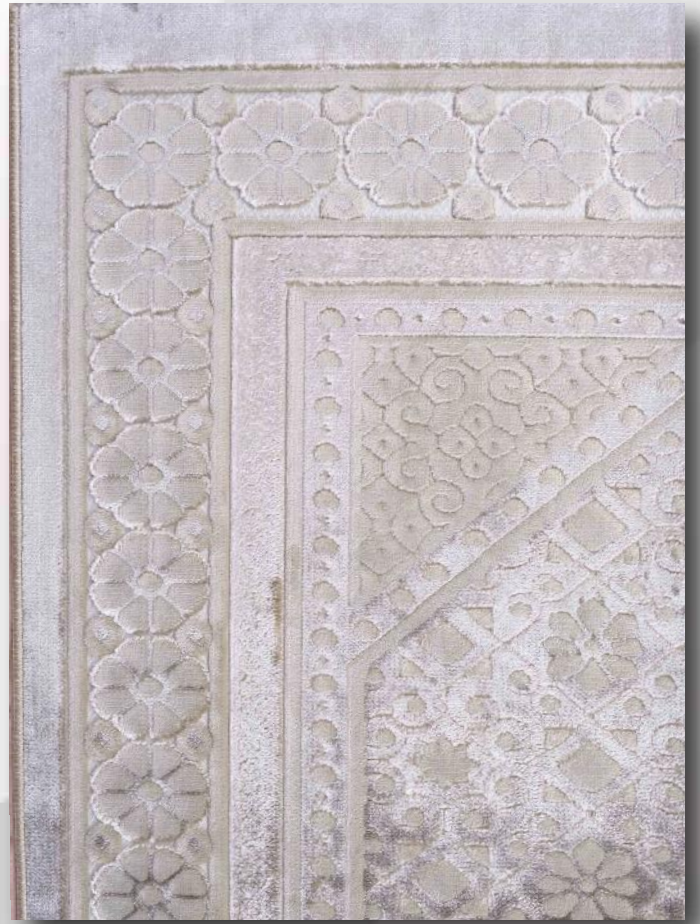

## Prayer Mat Properties

**%100 Polyester**

**Point: 1.560.000**

**M2 Weight : 763 GR  $\pm$  %5**

**Do not use fabric softener**

**Do Not Use Extrusion**

**Do Not Bleach**

**Can Be Ironed At Low Temperatures**

**Do Not Apply Dry Cleaning**

**Do not Dry In Centrifuged Machine**

**Only Dry Flat Is Possible**

**Size Options (cm)**

**70X110 | 80X120**

01

02

03