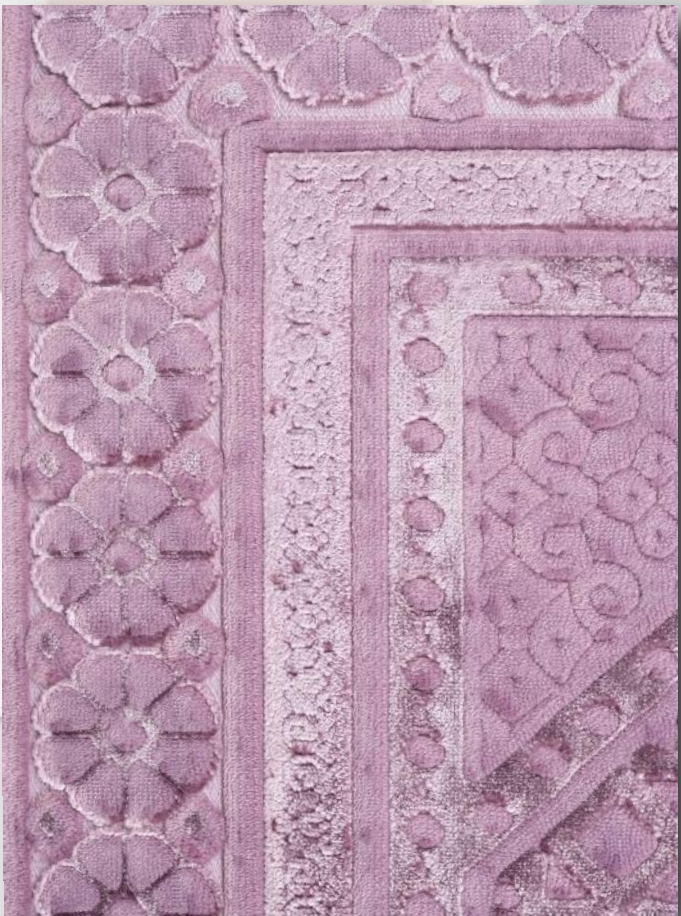

## Prayer Mat Properties

**%100 Polyester**

**Point: 1.560.000**

**M2 Weight : 763 GR  $\pm$  %5**

**Do not use fabric softener**

**Do Not Use Extrusion**

**Do Not Bleach**

**Can Be Ironed At Low Temperatures**

**Do Not Apply Dry Cleaning**

**Do not Dry In Centrifuged Machine**

**Only Dry Flat Is Possible**

**Size Options (cm)**

**70X110 | 80X120**

01

02

03