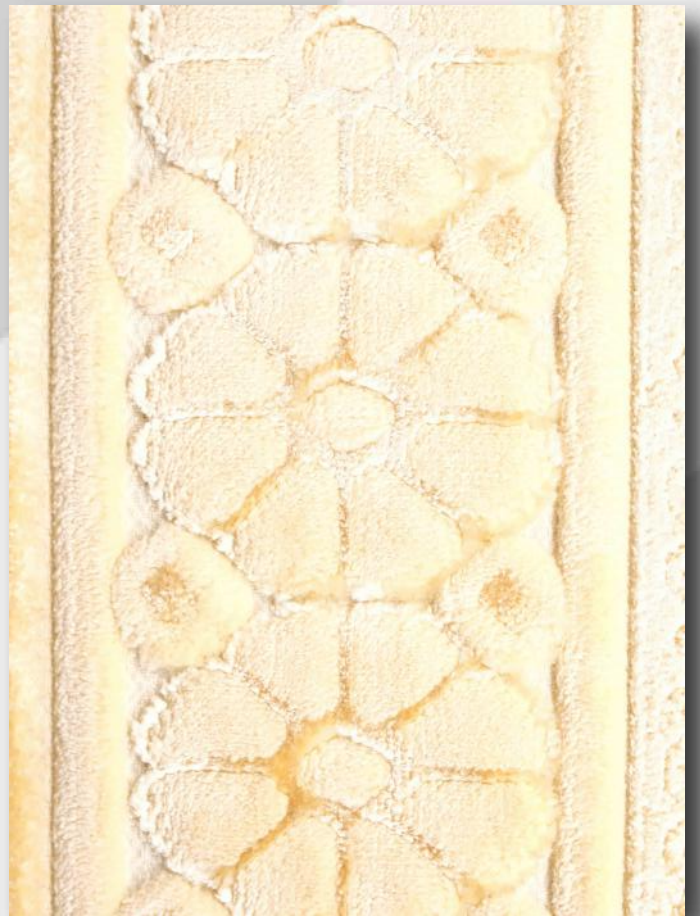

# Velvet Pearl

## Prayer Mat Properties

**%100 Polyester**

**Point: 1.560.000**

**M2 Weight : 763 GR  $\pm$  %5**

**Do not use fabric softener**

**Do Not Use Extrusion**

**Do Not Bleach**

**Can Be Ironed At Low Temperatures**

**Do Not Apply Dry Cleaning**

**Do not Dry In Centrifuged Machine**

**Only Dry Flat Is Possible**

**Size Options (cm)**

**70X110 | 80X120**

01

02

03